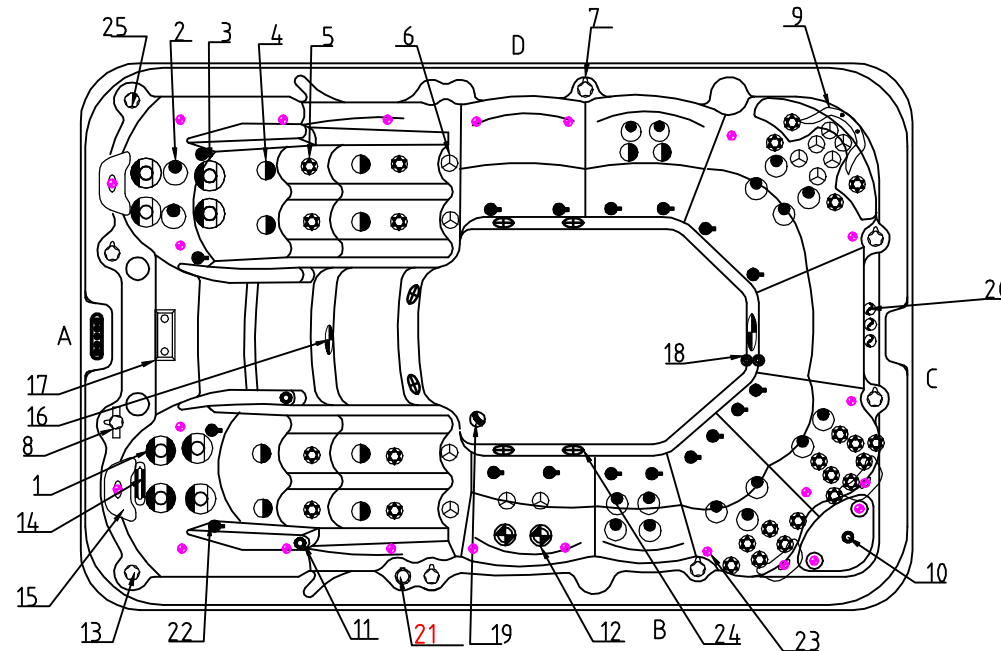

25		Fountain Valve	01.03.03.0658	1	pcs									
24		2" Suction (full set) - SS face	01.03.03.0228	6	PCS	12		4" Jet internal-Directinal	01.03.04.0187	2	pc			
23		MINI-LED light cover	01.03.03.0066	23	PC	11		Large 1" Direct Jet Internal	01.03.04.0075	2	pc			
22		1" air injector assembly	01.03.04.0076	18	PCS	10		Large 1" Direct Jet Internal-Plastic	01.03.04.0243	1	pc			
21		Aromatherapy	01.03.04.0326	1	pc	9		EVA Headrest-U-Shape	01.03.03.0376	1	pc			
20		Roma fountain	01.03.04.0129	3	PC	8		2" Water diverter valve	01.03.03.0660	1	PCS			
19		Star-Shape SS Bottom Drain	01.03.04.0099	1	PCS	7		1" Air Check Valve Assembly	01.03.03.0659	6	pc			
18		Ozone Injector	01.03.03.0129	2	PCS	6		3" Jet internal-Directinal	01.03.04.0159	12	PC			
17		Twin Cilinder Skimmer	01.03.03.0737	1	pc	5		2" Jet Internal-Directional	01.03.04.0158	26	pc			
16		5" Light housing without Holder	01.03.03.0108	2	PC	4		Large 3" Jet Single-Spin	01.03.04.0160	10	pc			
15		Butterfly Headrest	01.03.03.0748	4	PCS	3		5" Jet Single-Spin	01.03.04.0164	6	PC			
14		6 inch Waterfall Body	01.03.03.0109	1	PCS	2		4" Jet Single-Spin	01.03.04.0162	17	pc			
13		Waterfall Valve	01.03.03.0658	1	PCS	1		5" Jet Twin-Spin	01.03.04.0165	2	PC			
NO	ICON	DESCRIPTION	PART #	QTY	UNIT	NO	ICON	DESCRIPTION	PART #	QTY	UNIT