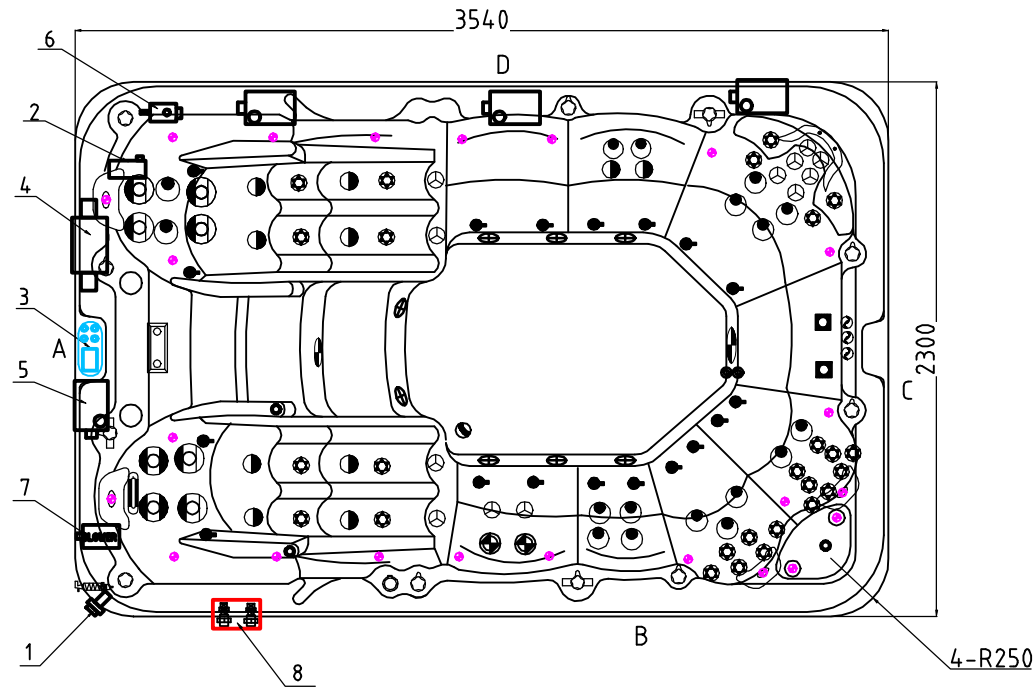

Whitehaven Elite Platinum

8		Heat Pump Ready Union		1	pc
7		Blower	01.03.05.0419	1	pcs
6		Circulation Pump	01.03.05.0525	1	pcs
5		2.5HP Single Speed Pump	01.03.05.0557	4	pc
4		Control Box	01.03.05.0131	1	pc
3		Control Panel	01.03.05.0134	1	pc
2		CP Ozone Generator	01.03.05.0035	1	pcs
1		Drain Valve	01.03.03.0450	1	pc
NO	ICON	DESCRIPTION	PART #	QTY	UNIT
			Edition:17/07/2018	ZC.AS35.0001