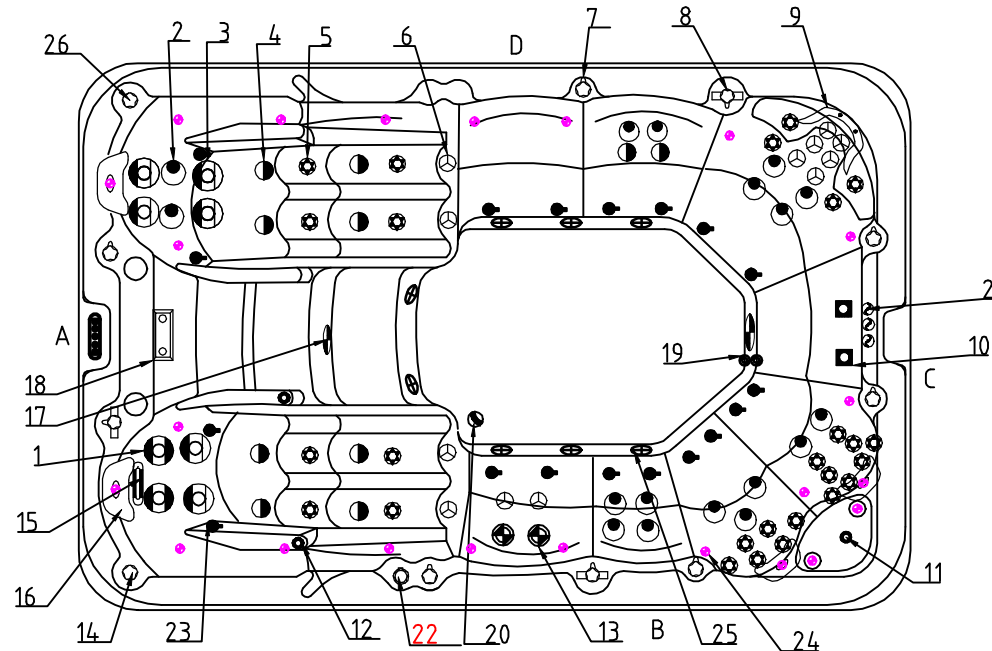

26		Fountain Valve	01.03.03.0658	1	PCS	13		4" Jet internal-Directinal	01.03.04.0187	2	PC
25		2" Suction (full set) - SS face	01.03.03.0228	8	PCS	12		Large 1" Direct Jet Internal	01.03.04.0075	2	PC
24		MINI-LED light cover	01.03.03.0066	23	PC	11		Large 1" Direct Jet Internal-Plastic	01.03.04.0243	1	PC
23		1" air injector assembly	01.03.04.0076	18	PCS	10		Swim jet - Force 10	01.03.04.0130	2	PCS
22		Aromatherapy	01.03.04.0326	1	PC	9		EVA Headrest-U-Shape	01.03.03.0376	1	PC
21		Roma fountain	01.03.04.0129	3	PC	8		2" Water diverter valve	01.03.03.0660	3	PCS
20		Star-Shape SS Bottom Drain	01.03.04.0099	1	PCS	7		1" Air Check Valve Assembly	01.03.03.0659	6	PC
19		Ozone Injector	01.03.03.0129	2	PCS	6		3" Jet internal-Directinal	01.03.04.0159	12	PC
18		Twin Cilinder Skimmer	01.03.03.0737	1	PC	5		2" Jet Internal-Directional	01.03.04.0158	26	PC
17		5" Light housing without Holder	01.03.03.0108	2	PC	4		Large 3" Jet Single-Spin	01.03.04.0160	10	PC
16		Butterfly Headrest	01.03.03.0748	4	PCS	3		5" Jet Single-Spin	01.03.04.0164	6	PC
15		6 inch Waterfall Body	01.03.03.0109	1	PCS	2		4" Jet Single-Spin	01.03.04.0162	17	PC
14		Waterfall Valve	01.03.03.0658	1	PCS	1		5" Jet Twin-Spin	01.03.04.0165	2	PC
NO	ICON	DESCRIPTION	PART #	QTY	UNIT	NO	ICON	DESCRIPTION	PART #	QTY	UNIT