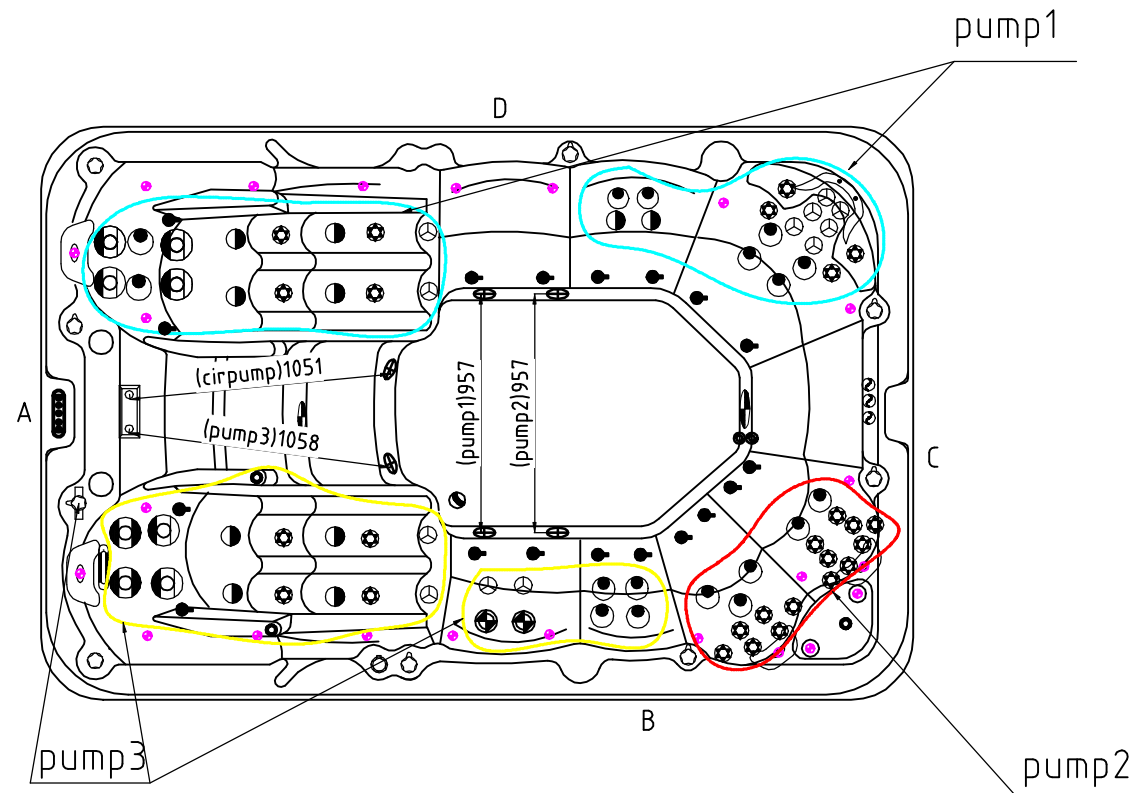

26		Fountain Valve	01.03.03.0658	1	PCS	13		4" Jet internal-Directinal	01.03.04.0187	2	PC
25		2" Suction (full set) - SS face	01.03.03.0228	8	PCS	12		Large 1" Direct Jet Internal	01.03.04.0075	2	PC
24		MINI-LED light cover	01.03.03.0066	23	PC	11		Large 1" Direct Jet Internal-Plastic	01.03.04.0243	1	PC
23		1" air injector assembly	01.03.04.0076	18	PCS	10		Swim jet - Force 10	01.03.04.0130	2	PCS
22		Aromatherapy	01.03.04.0326	1	PC	9		EVA Headrest-U-Shape	01.03.03.0376	1	PC
21		Roma fountain	01.03.04.0129	3	PC	8		2" Water diverter valve	01.03.03.0660	3	PCS
20		Star-Shape SS Bottom Drain	01.03.04.0099	1	PCS	7		1" Air Check Valve Assembly	01.03.03.0659	6	PC
19		Ozone Injector	01.03.03.0129	2	PCS	6		3" Jet internal-Directinal	01.03.04.0159	12	PC
18		Twin Cilinder Skimmer	01.03.03.0737	1	PC	5		2" Jet Internal-Directional	01.03.04.0158	26	PC
17		5" Light housing without Holder	01.03.03.0108	2	PC	4		Large 3" Jet Single-Spin	01.03.04.0160	10	PC
16		Butterfly Headrest	01.03.03.0748	4	PCS	3		5" Jet Single-Spin	01.03.04.0164	6	PC
15		6 inch Waterfall Body	01.03.03.0109	1	PCS	2		4" Jet Single-Spin	01.03.04.0162	17	PC
14		Waterfall Valve	01.03.03.0658	1	PCS	1		5" Jet Twin-Spin	01.03.04.0165	2	PC
NO	ICON	DESCRIPTION	PART #	QTY	UNIT	NO	ICON	DESCRIPTION	PART #	QTY	UNIT

Notes: Due to manufacturing tolerances, there could be some minor differences between the actual spa and the drawing above. If site planning is critical to such tolerances, be sure to measure your actual spa. All specifications are subject to change without notice. Some components may be optional on your spa.