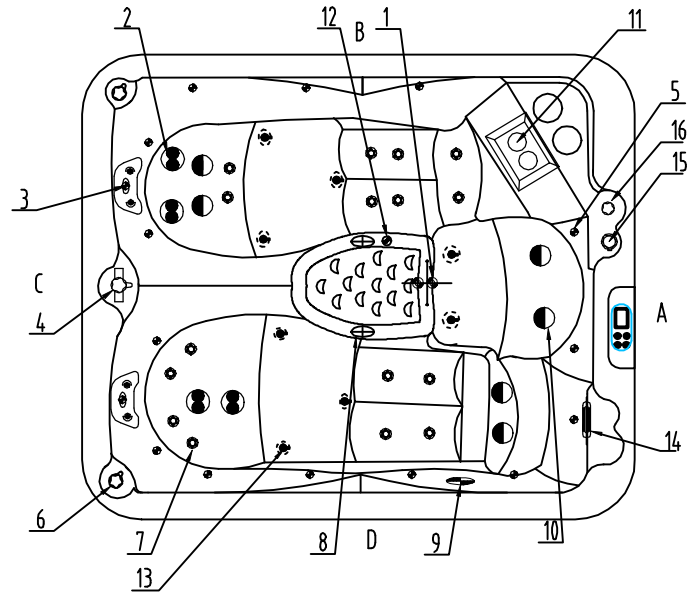

Maui Classic Platinum

Notes: Due to manufacturing tolerances, there could be some minor differences between the actual spa and the drawing above. If site planning is critical to such tolerances, be sure to measure your actual spa. All specifications are subject to change without notice. Some components may be optional on your spa.

12		Stainless steel Low Drain - 3/4" Slip	01.03.04.0342	1	pcs
11		Twin cylinder skimmer	01.03.03.0737	1	PCS
10		Large 3" Jet Internal-Single Pulse	01.03.04.0160	6	PC
9		5" Light Housing Without Holder	01.03.03.0108	1	pcs
8		2" Suction (full set)	01.03.03.0248	2	PCS
7		2" Jet Internal-Directional	01.03.04.0158	16	PC
6		1" Air Check Valve Assembly	01.03.03.0659	2	PCS
5		MINI-LED light cover	01.03.03.0066	16	PC
4		2" Water Diverter Valve	01.03.03.0660	1	pcs
3		Butterfly Headrest-Light Grey	01.03.03.0377	2	PC
2		4" Jet Internal-Twin Pulse	01.03.04.0163	4	PC
1		Ozone Nozzle(Standard Grey)	01.03.03.0129	2	PC
NO.	Icon	Description	Part #	Qty	Unit

16		Waterfall Valve	01.03.03.0658	1	pcs
15		Aromatherapy	01.03.04.0326	1	PCS
14		6" Waterfall body	01.03.03.0109	1	PCS
13		1" air injector assembly	01.03.04.0076	8	PC
NO.	Icon	Description	Part #	Qty	Unit