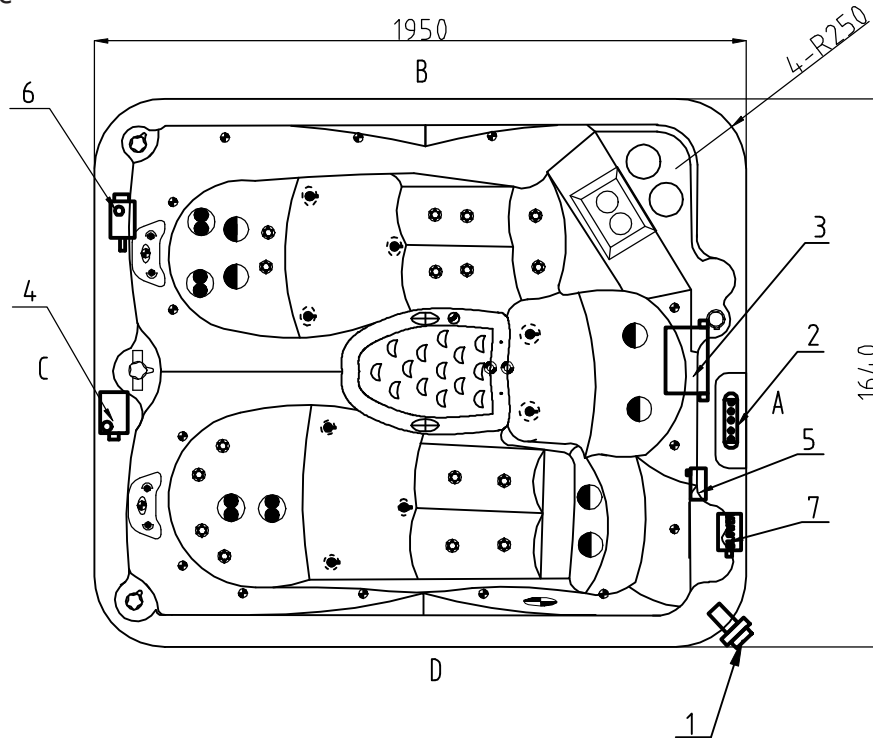

7		Blower	01.03.05.0031	1	pc
6		Circulation Pump	01.03.05.0525	1	pc
5		CP Ozone Generator	01.03.05.0035	1	pc
4		3HP Single Speed Pump	01.03.05.0502	1	pc
3		Control Box	01.03.05.0687	1	pc
2		Control Panel	01.03.05.0689	1	pc
1		Drain Valve	01.03.03.0450	1	pc
NO.	Icon	Description	Part #	Qty	Unit