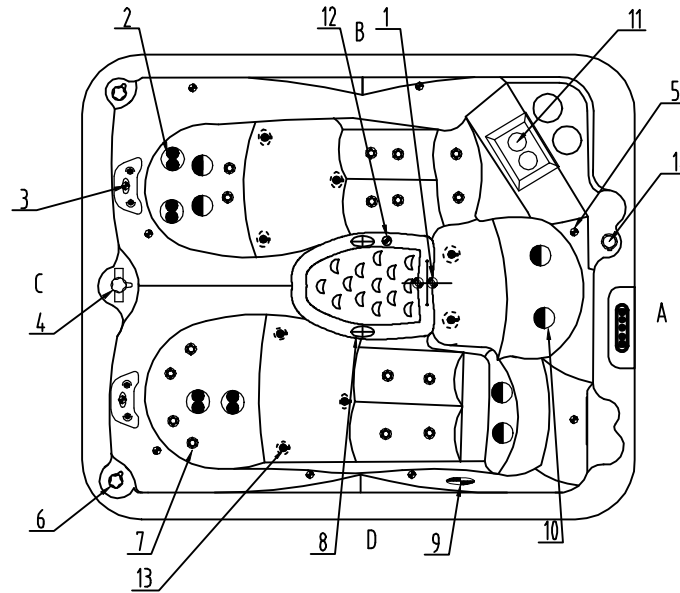

Notes: Due to manufacturing tolerances, there could be some minor differences between the actual spa and the drawing above. If site planning is critical to such tolerances, be sure to measure your actual spa. All specifications are subject to change without notice. Some components may be optional on your spa.

12		Stainless steel Low Drain - 3/4" Slip	01.03.04.0342	1	pcs
11		Twin cylinder skimmer	01.03.03.0737	1	PCS
10		Large 3" Jet Internal-Single Pulse	01.03.04.0160	6	PC
9		5" Light Housing Without Holder	01.03.03.0108	1	pcs
8		2" Suction (full set)	01.03.03.0248	2	PCS
7		2" Jet Internal-Directional	01.03.04.0158	16	PC
6		1" Air Check Valve Assembly	01.03.03.0659	2	PCS
5		MINI-LED light cover	01.03.03.0066	8	PC
4		2" Water Diverter Valve	01.03.03.0660	1	pcs
3		Butterfly Headrest-Light Grey	01.03.03.0377	2	PC
2		4" Jet Internal-Twin Pulse	01.03.04.0163	4	PC