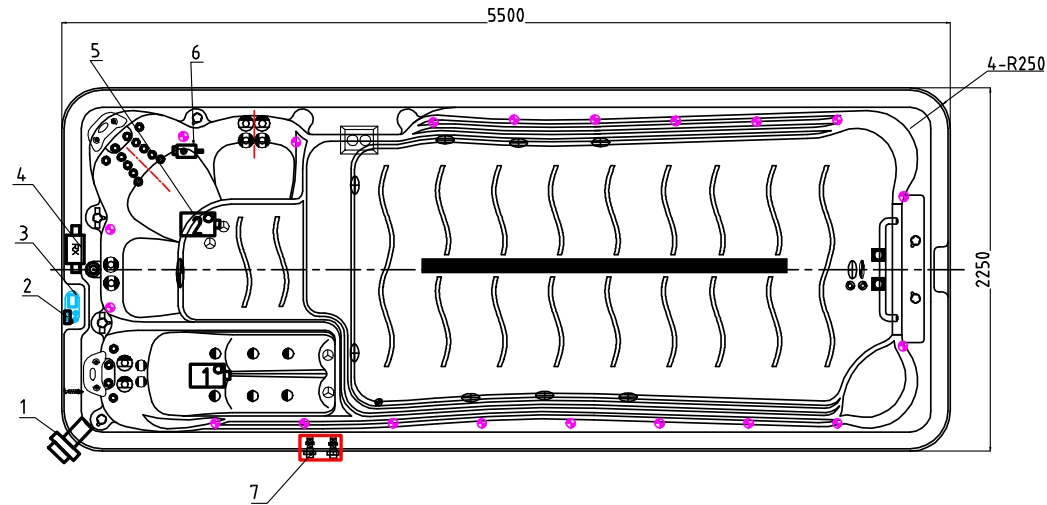

7		Heat Pump Ready Union		1	pc
6		Circulation Pump	01.03.05.0525	1	pcs
5		3HP Single Speed Pump	01.03.05.0552	2	pc
4		Control Box	01.03.05.0130	1	pc
3		Control Panel	01.03.05.0133	1	pc
2		CP Ozone Generator	01.03.05.0035	1	pcs
1		Drain Valve	01.03.03.0450	1	pc
NO	ICON	DESCRIPTION	PART #	QTY	UNIT
Edition:17/07/2018			ZC.AS55.0003