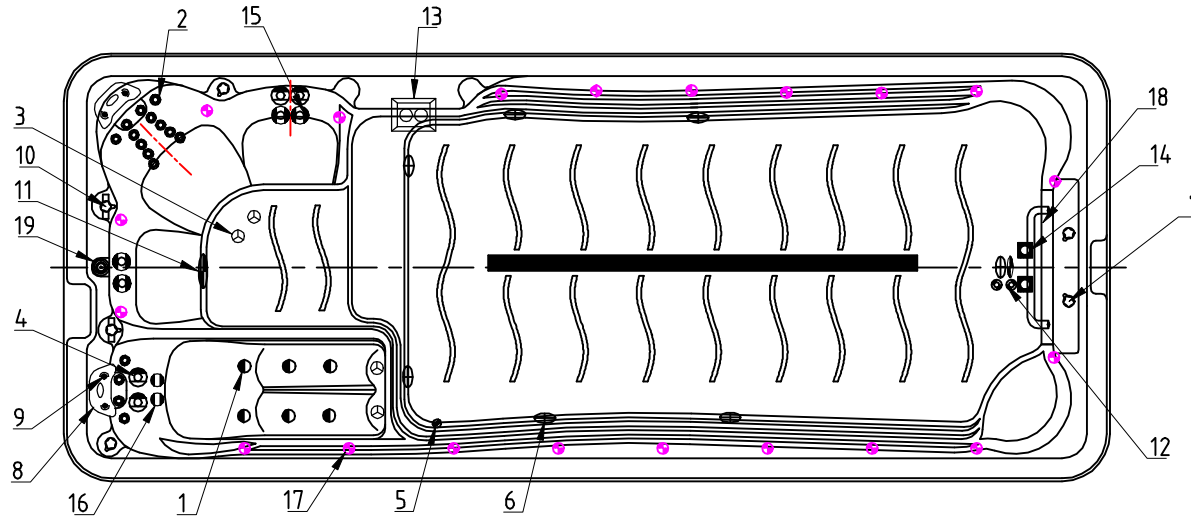

19		stainless steel swim base	01.03.06.0189	1	PCS	7		1" Air Check Valve Assembly	01.03.04.0659	4	PCS
18		Stainless steel Handrail	01.03.06.0054	1	PCS	6		2" Suction (full set) - SS face	01.03.03.0228	4	PCS
17		MINI-LED light cover	01.03.03.0066	20	PC	5		Star-Shape SS Bottom Drain	01.03.04.0099	1	PC
16		Large 3" Jet-Twin Spin	01.03.04.0161	2	PC	4		5" Jet-Single Spin	01.03.04.0164	4	PC
15		5" Jet-Twin Spin	01.03.04.0165	4	PC	3		3" Jet internal-Directinal	01.03.04.0159	4	PC
14		Swim jet - Force 10	01.03.04.0130	2	PCS	2		2" Jet Internal-Directional	01.03.04.0158	16	PC
13		Twin Cilinder Skimmer	01.03.03.0737	1	PCS	1		Large 3" Jet-Single Spin	01.03.04.0160	6	PC
12		Ozone Injector	01.03.03.0129	2	PC						
11		5" Light housing without Holder	01.03.03.0108	2	PCS						
10		2" Water diverter valve	01.03.04.0660	3	PCS						
9		Headrest buckle with plastic nut	01.03.03.0497	4	PC						
8		Butterfly Headrest	01.03.03.0748	2	PCS						
NO	ICON	DESCRIPTION	PART #	QTY	UNIT	NO	ICON	DESCRIPTION	PART #	QTY	UNIT