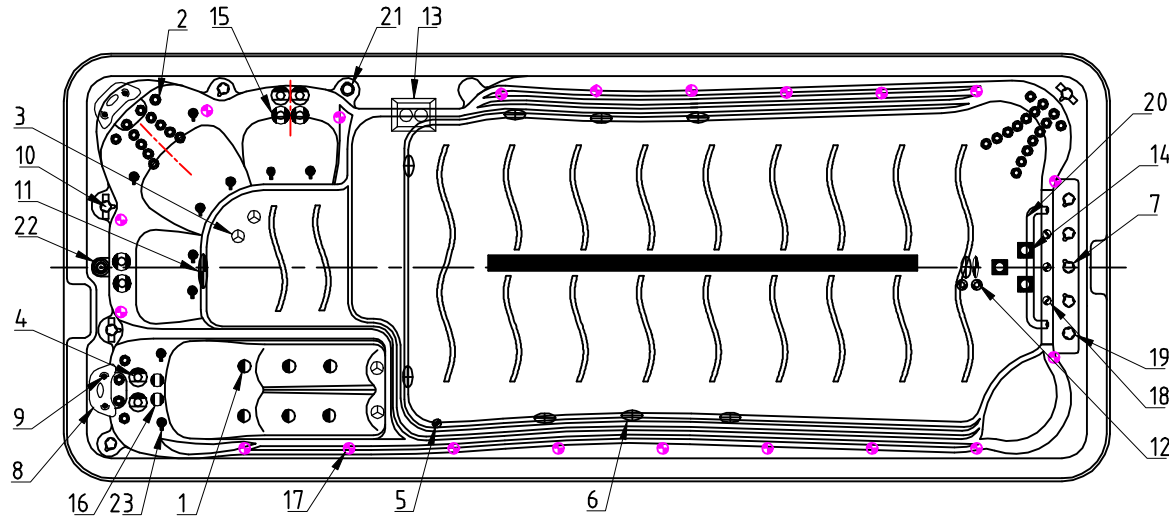

12		Ozone Injector	01.03.03.0129	2	pc
23		1" air injector assembly	01.03.04.0076	10	pc	11		5" Light housing without Holder	01.03.03.0108	2	pcs
22		stainless steel swim base	01.03.06.0189	1	pc	10		2" Water diverter valve	01.03.04.0219	3	pcs
21		Aromatherapy	01.03.04.0326	1	pcs	9		Headrest buckle with plastic nut	01.03.03.0497	4	pc
20		Stainless steel Handrail	01.03.06.0054	1	pc	8		Butterfly Headrest	01.03.03.0748	2	pcs
19		Fountain Valve	01.03.03.0658	1	pcs	7		1" Air Check Valve Assembly	01.03.03.0659	6	pcs
18		Roma fountain	01.03.04.0129	3	pcs	6		2" Suction (full set) - SS face	01.03.03.0228	6	pcs
17		MINI-LED light cover	01.03.03.0066	20	pc	5		Star-Shape SS Bottom Drain	01.03.04.0099	1	pc
16		Large 3" Jet Twin-Spin	01.03.04.0161	2	pc	4		5" Jet Single-Spin	01.03.04.0164	4	pc
15		5" Jet Twin-Spin	01.03.04.0165	4	pc	3		3" Jet internal-Directinal	01.03.04.0159	4	pc
14		Swim jet - Force 10	01.03.04.0130	3	pcs	2		2" Jet Internal-Directional	01.03.04.0158	32	pc
13		Twin Cilinder Skimmer	01.03.03.0737	1	pcs	1		Large 3" Jet Single-Spin	01.03.04.0160	6	pc
NO	ICON	DESCRIPTION	PART #	QTY	UNIT	NO	ICON	DESCRIPTION	PART #	QTY	UNIT