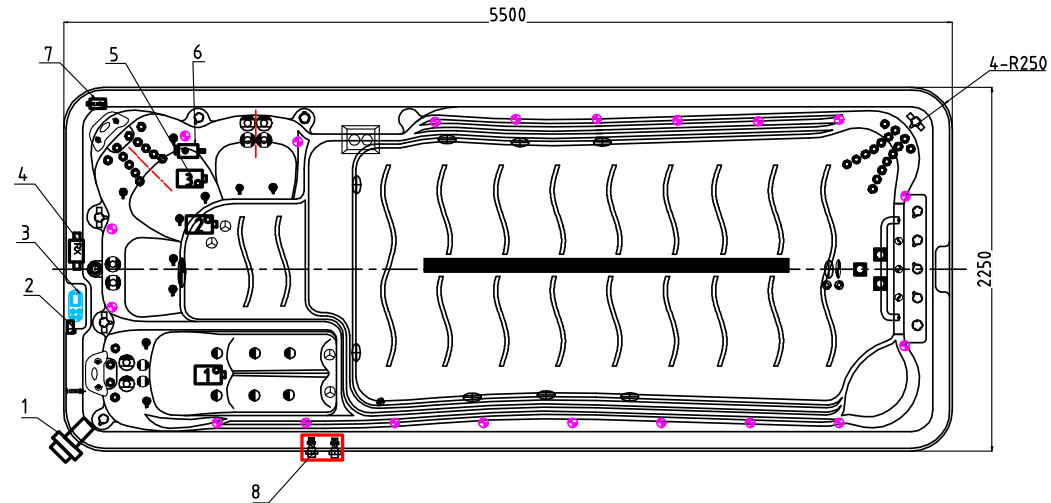

8		Heat Pump Ready Union		1	pc
7		Blower	01.03.05.0419	1	pcs
6		Circulation Pump	01.03.05.0525	1	pcs
5		3HP Single Speed Pump	01.03.05.0552	3	pc
4		Control Box	01.03.05.0130	1	pc
3		Control Panel	01.03.05.0133	1	pc
2		CP Ozone Generator	01.03.05.0035	1	pcs
1		Drain Valve	01.03.03.0450	1	pc
NO	ICON	DESCRIPTION	PART #	QTY	UNIT