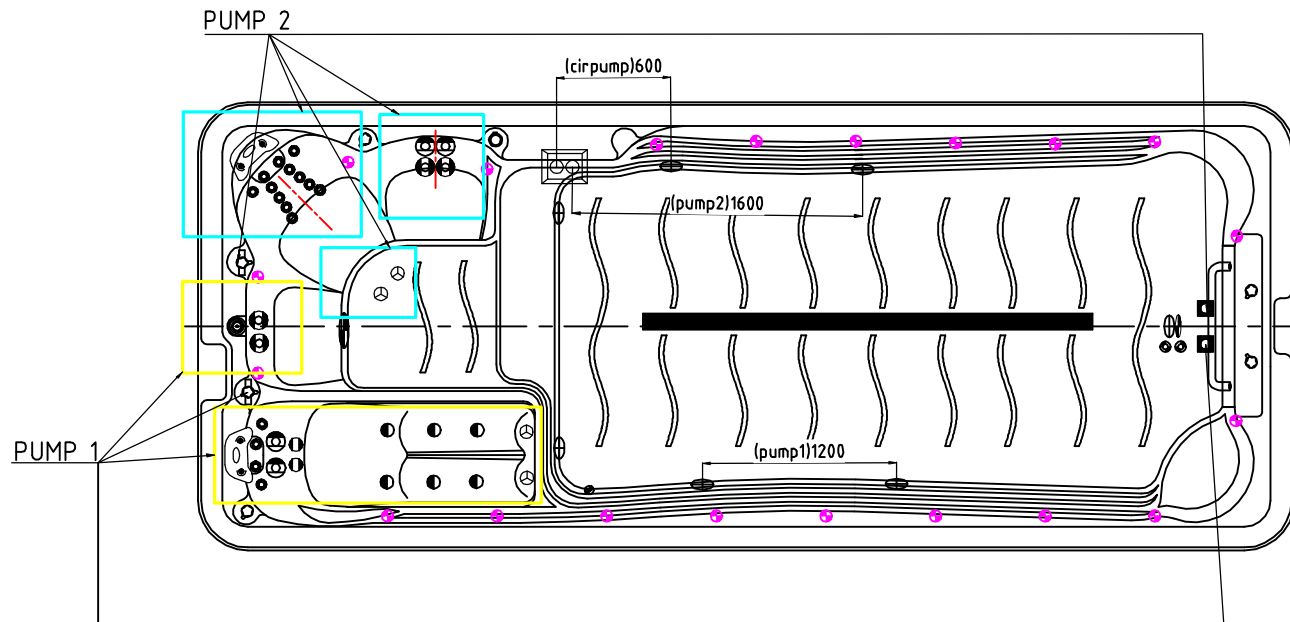

Notes: Due to manufacturing tolerances, there could be some minor differences between the actual spa and the drawing above. If site planning is critical to such tolerances, be sure to measure your actual spa.
All specifications are subject to change without notice.
Some components may be optional on your spa.