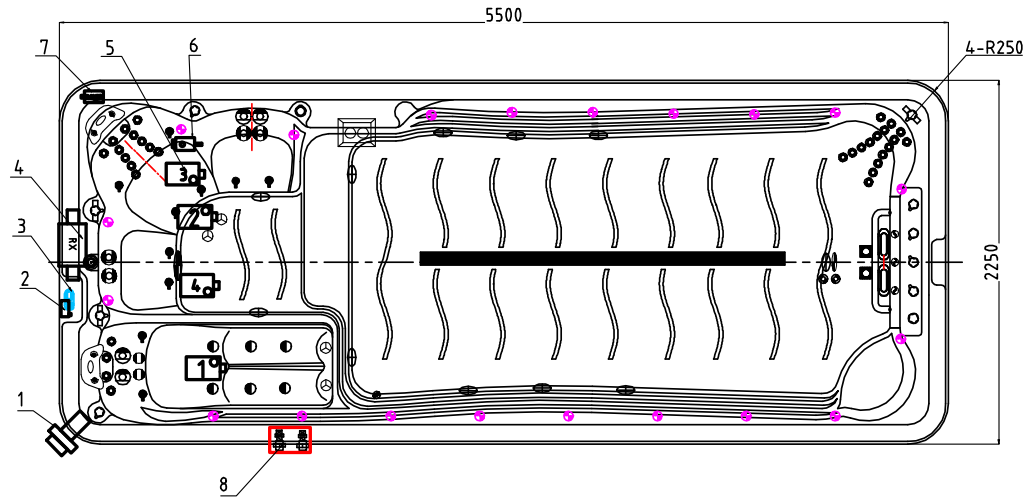

8		Heat Pump Ready Union		1	pc
7		Blower	01.03.05.0419	1	pcs
6		Circulation Pump	01.03.05.0525	1	pcs
5		3HP Single Speed Pump	01.03.05.0552	4	pc
4		Control Box	01.03.05.0131	1	pc
3		Control Panel	01.03.05.0134	1	pc
2		CP Ozone Generator	01.03.05.0035	1	pcs
1		Drain Valve	01.03.03.0450	1	pc
NO	ICON	DESCRIPTION	PART #	QTY	UNIT
			Edition:17/07/2018	ZC.AS55.0001