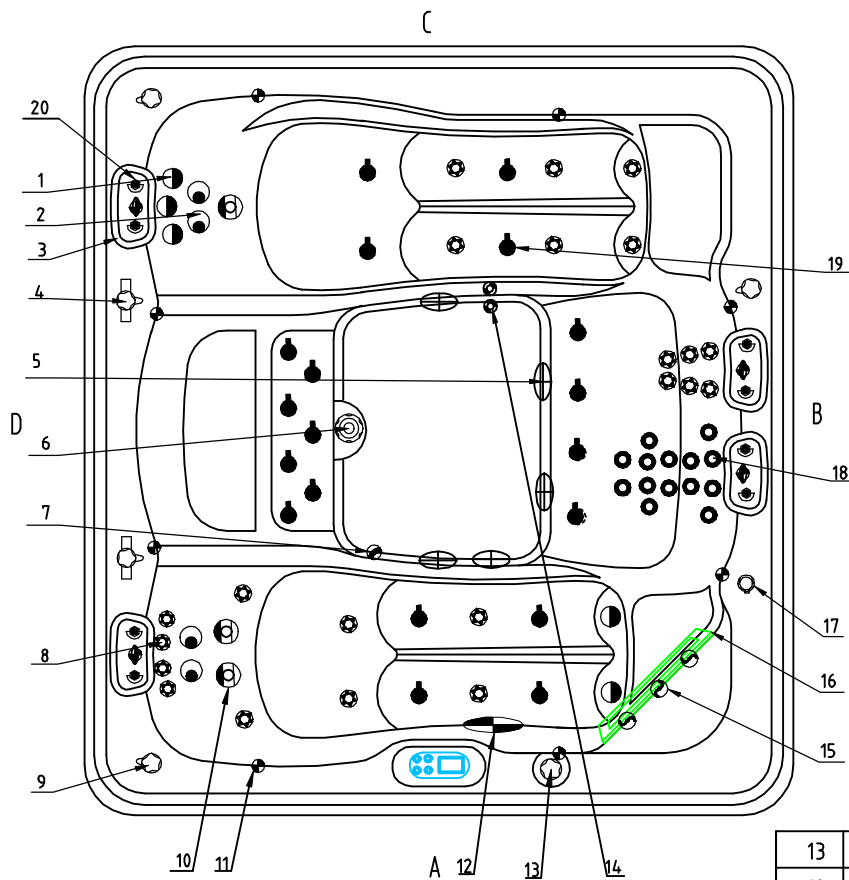

ELKSPAS
770

Jet Fitting

13		Fountain Valve	01.03.03.0658	1	pc
12		5" Light Housing Without Holder	01.03.03.0108	1	pc
11		Perimeter LED	01.03.03.0066	12	pcs
10		5 inch Jet Internal-Single Spin	01.03.04.0164	3	pcs
9		1 inch Air Controller	01.03.03.0659	3	pcs
8		2 inch Jet Internal-Directional	01.03.04.0158	22	pcs

20		Headrest buckle with plastic nut	01.03.03.0479	8	pc	7		Stainless Steel Low Drain - 3/4" Slip	01.03.04.0099	1	pc
19		1" Air Injector Assembly-Multi-Flow-SS Face	01.03.04.0076	19	pcs	6		5" Directional River Jet Internal(Screw in)	01.03.04.0327	1	pc
18		Large Face 1 inch Direct Jet Insert	01.03.04.0075	14	pcs	5		2" Suction (full set) - SS Face	01.03.03.0228	5	pcs
17		Aromatherapy Canister-T-Body	01.03.04.0326	1	pc	4		2 inch Water diverter valve	01.03.03.0660	2	pcs
16		Twin Cilinder Skimmer	01.03.03.0737	1	pc	3		Black headrest-square	01.03.03.0852	4	pcs
15		Fountain	01.03.04.0129	3	pcs	2		4 inch Jet Internal-Single Spin	01.03.04.0162	4	pcs
14		Ozone Injector - Carbon Grey	01.03.03.0129	2	pcs	1		Large 3 inch Jet Internal-Single Spin	01.03.04.0160	5	pcs
NO.	Icon	Description	Part#	Qty	Unit	NO.	Icon	Description	Part#	Qty	Unit