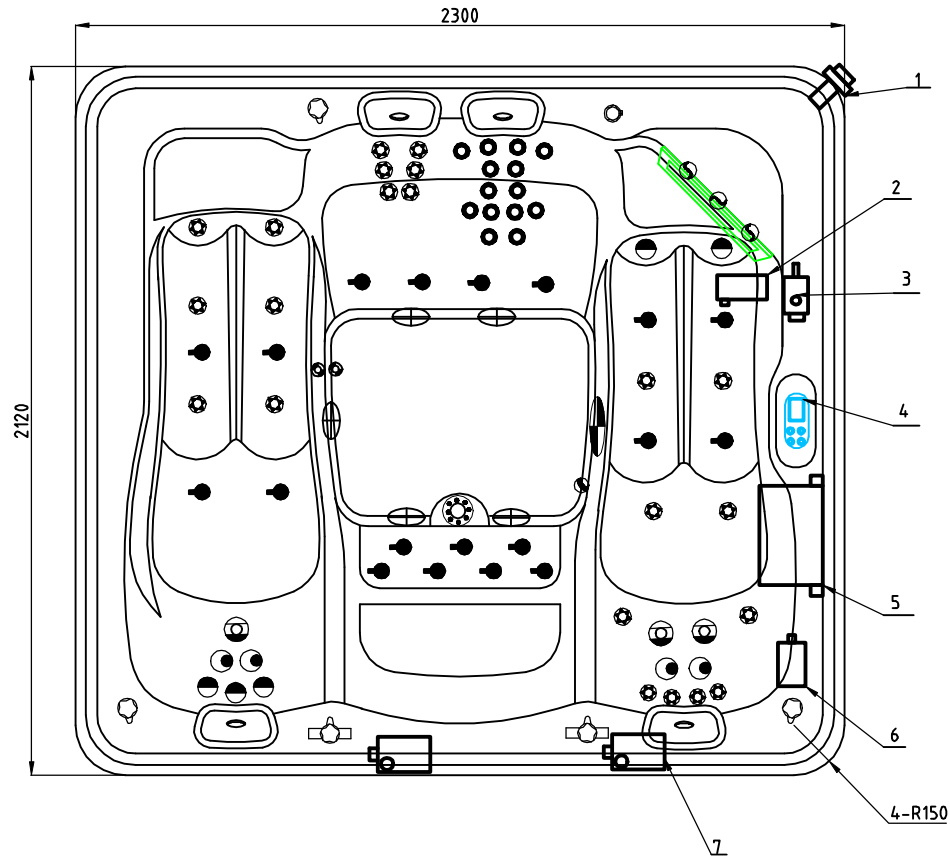

ELKSPAS
770

Equipment

7		3HP Single Speed Pump	01.03.05.0502	2	pcs
6		Blower	01.03.05.0419	1	pc
5		Control Box	01.03.05.0348	1	pc
4		Control Panel	01.03.05.0439	1	pc
3		Circulation Pump(WTC50)	01.03.05.0525	1	pc
2		CP Ozone Generator	01.03.05.0035	1	pc
1		External Drain	01.03.05.0450	1	pc
NO.	Icon	Description	Part#	Qty	Unit