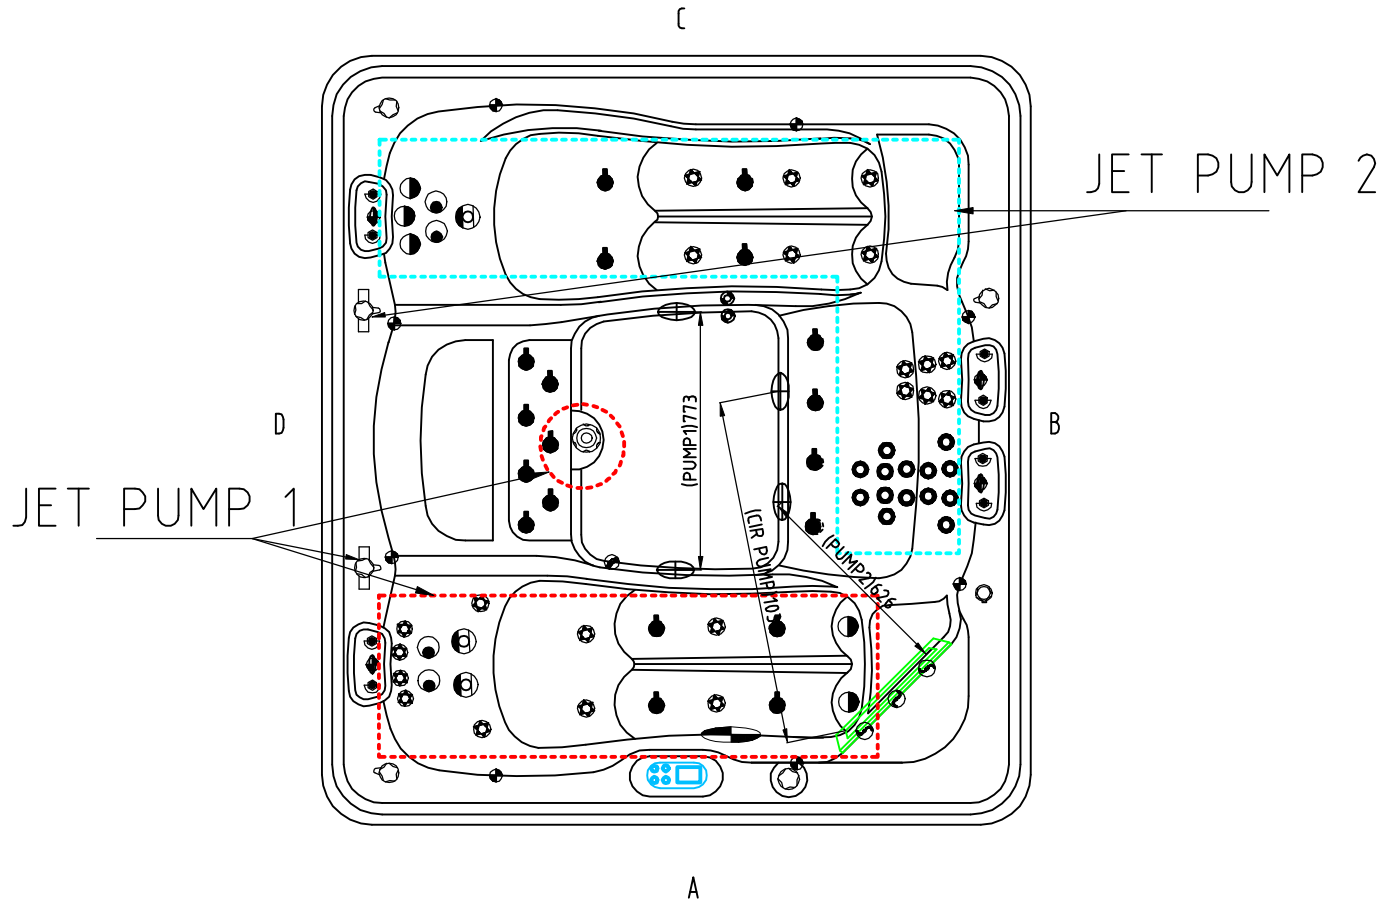

ELKSPAS
770