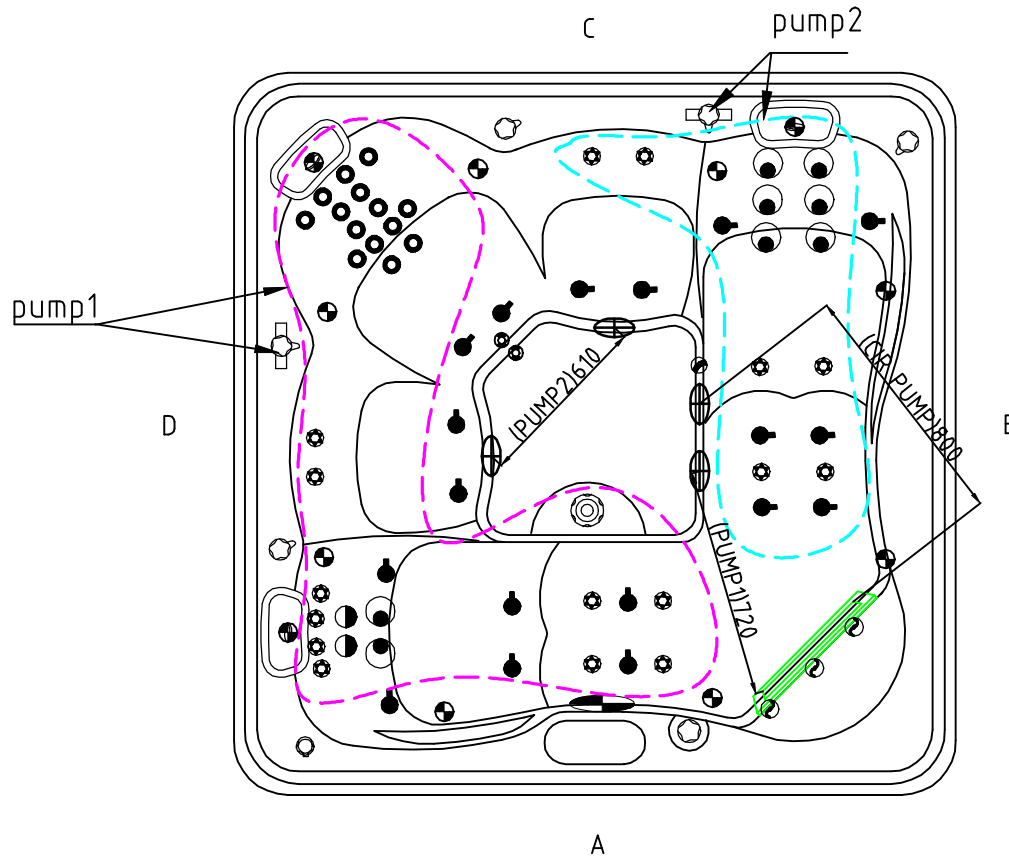

ELKSPAS
370

Notes: Due to manufacturing tolerances, there could be some minor differences between the actual spa and the drawing above. If site planning is critical to such tolerances, be sure to measure your actual spa. All specifications are subject to change without notice. Some components may be optional on your spa.

ELKSPAS
370

Jet Fitting

Notes: Due to manufacturing tolerances, there could be some minor differences between the actual spa and the drawing above. If site planning is critical to such tolerances, be sure to measure your actual spa. All specifications are subject to change without notice. Some components may be optional on your spa.

18		3/4 inch Stainless steel air jet	01.03.04.0099	1	pc	9		4 inch Jet Internal-Single Spin	01.03.04.0164	8	pcs
17		Perimeter LED	01.03.03.0066	11	pcs	8		1 inch Air Injector Assembly	01.03.04.0076	18	pcs
16		Ozone Injector	01.03.03.0129	2	pcs	7		Large 3 inch Jet Internal-Single Spin	01.03.04.0160	2	pcs
15		2 inch Suction (full set) - SS Face	01.03.03.0228	4	pcs	6		Aromatherapy Canister-T-Body	01.03.04.0326	1	pc
14		5 inch Directional River Jet Internal	01.03.04.0327	1	pc	5		Black headrest-square	01.03.03.0852	3	pcs
13		Twin Cilinder Skimmer	01.03.03.0737	1	pc	4		1 inch Air Controller	01.03.03.0659	3	pcs
12		fountain	01.03.04.0129	3	pcs	3		2 inch Jet Internal-Directinal	01.03.04.0158	16	pcs
11		Fountain Valve	01.03.03.0658	1	pc	2		2 inch Water diverter valve	01.03.03.0660	2	pcs
10		5 inch Light Housing Without Holder	01.03.03.0108	1	pc	1		Large face 1 Direct Jet Insert	01.03.04.0075	14	pcs
NO.	Icon	Description	Part#	Qty	Unit	NO.	Icon	Description	Part#	Qty	Unit

ELKSPAS
370

Equipment

Notes: Due to manufacturing tolerances, there could be some minor differences between the actual spa and the drawing above. If site planning is critical to such tolerances, be sure to measure your actual spa. All specifications are subject to change without notice. Some components may be optional on your spa.