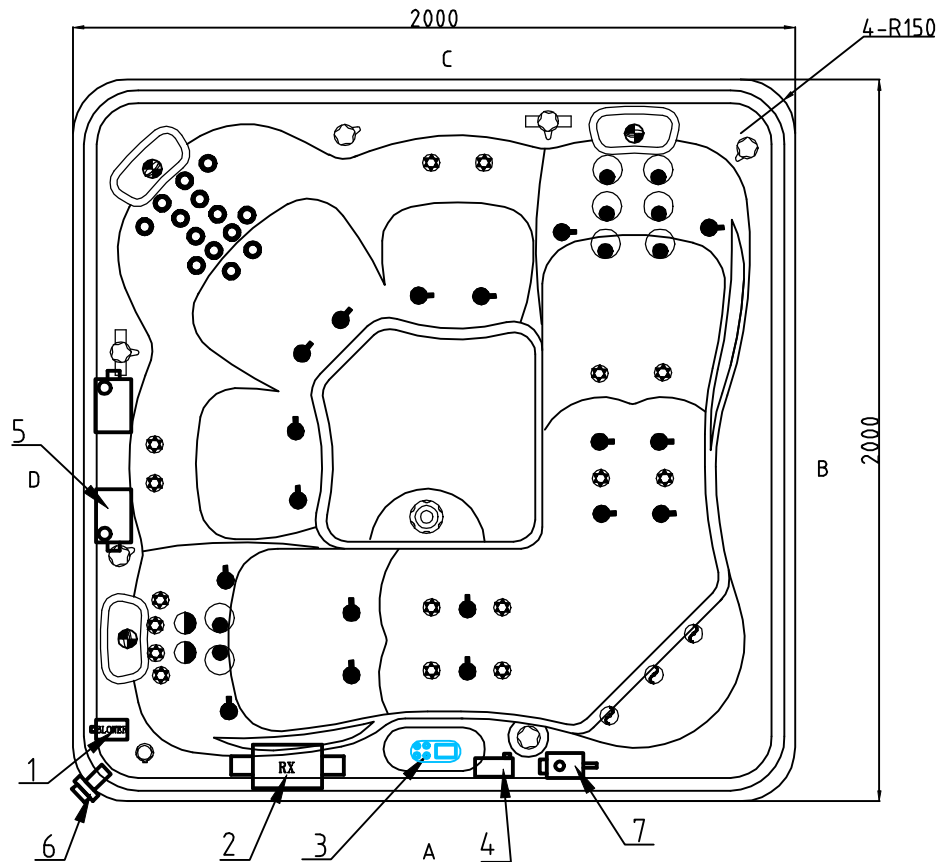

ELKSPAS
370

Notes: Due to manufacturing tolerances, there could be some minor differences between the actual spa and the drawing above. If site planning is critical to such tolerances, be sure to measure your actual spa. All specifications are subject to change without notice. Some components may be optional on your spa.

ELKSPAS
370

Jet Fitting

Notes: Due to manufacturing tolerances, there could be some minor differences between the actual spa and the drawing above. If site planning is critical to such tolerances, be sure to measure your actual spa. All specifications are subject to change without notice. Some components may be optional on your spa.

18		3/4 inch Stainless steel air jet	01.03.04.0099	1	pc	9		4 inch Jet Internal-Single Spin	01.03.04.0164	8	pcs
17		Perimeter LED	01.03.03.0066	11	pcs	8		1 inch Air Injector Assembly	01.03.04.0076	18	pcs
16		Ozone Injector	01.03.03.0129	2	pcs	7		Large 3 inch Jet Internal-Single Spin	01.03.04.0160	2	pcs
15		2 inch Suction (full set) - SS Face	01.03.03.0228	4	pcs	6		Aromatherapy Canister-T-Body	01.03.04.0326	1	pc
14		5 inch Directional River Jet Internal	01.03.04.0327	1	pc	5		Black headrest-square	01.03.03.0852	3	pcs
13		Twin Cilinder Skimmer	01.03.03.0737	1	pc	4		1 inch Air Controller	01.03.03.0659	3	pcs
12		fountain	01.03.04.0129	3	pcs	3		2 inch Jet Internal-Directinal	01.03.04.0158	16	pcs
11		Fountain Valve	01.03.03.0658	1	pc	2		2 inch Water diverter valve	01.03.03.0660	2	pcs
10		5 inch Light Housing Without Holder	01.03.03.0108	1	pc	1		Large face 1 Direct Jet Insert	01.03.04.0075	14	pcs
NO.	Icon	Description	Part#	Qty	Unit	NO.	Icon	Description	Part#	Qty	Unit

ELKSPAS
370

Equipment

Notes: Due to manufacturing tolerances, there could be some minor differences between the actual spa and the drawing above. If site planning is critical to such tolerances, be sure to measure your actual spa. All specifications are subject to change without notice. Some components may be optional on your spa.