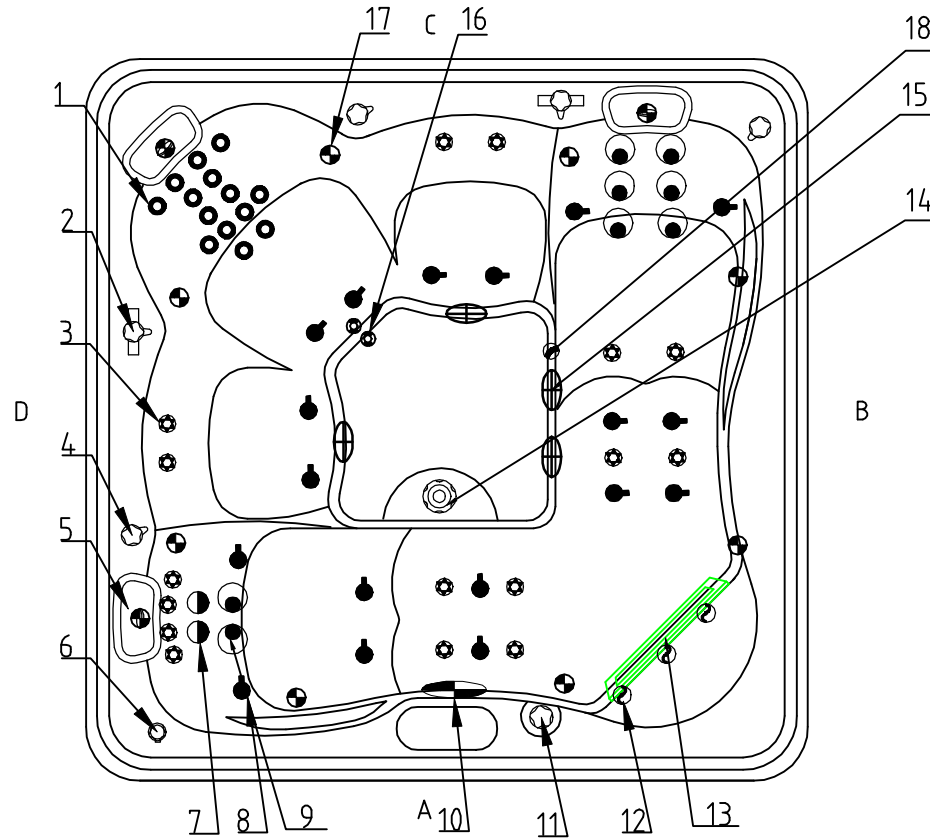

ELKSPAS
370

Notes: Due to manufacturing tolerances, there could be some minor differences between the actual spa and the drawing above. If site planning is critical to such tolerances, be sure to measure your actual spa. All specifications are subject to change without notice. Some components may be optional on your spa.

ELKSPAS
370

Jet Fitting

Notes: Due to manufacturing tolerances, there could be some minor differences between the actual spa and the drawing above. If site planning is critical to such tolerances, be sure to measure your actual spa. All specifications are subject to change without notice. Some components may be optional on your spa.

18		3/4 inch Stainless steel air jet	01.03.04.0099	1	pc	9		4 inch Jet Internal-Single Spin	01.03.04.0164	8	pcs
17		Perimeter LED	01.03.03.0066	11	pcs	8		1 inch Air Injector Assembly	01.03.04.0076	18	pcs
16		Ozone Injector	01.03.03.0129	2	pcs	7		Large 3 inch Jet Internal-Single Spin	01.03.04.0160	2	pcs
15		2 inch Suction (full set) - SS Face	01.03.03.0228	4	pcs	6		Aromatherapy Canister-T-Body	01.03.04.0326	1	pc
14		5 inch Directional River Jet Internal	01.03.04.0327	1	pc	5		Black headrest-square	01.03.03.0852	3	pcs
13		Twin Cilinder Skimmer	01.03.03.0737	1	pc	4		1 inch Air Controller	01.03.03.0659	3	pcs
12		fountain	01.03.04.0129	3	pcs	3		2 inch Jet Internal-Directinal	01.03.04.0158	16	pcs
11		Fountain Valve	01.03.03.0658	1	pc	2		2 inch Water diverter valve	01.03.03.0660	2	pcs
10		5 inch Light Housing Without Holder	01.03.03.0108	1	pc	1		Large face 1 Direct Jet Insert	01.03.04.0075	14	pcs
NO.	Icon	Description	Part#	Qty	Unit	NO.	Icon	Description	Part#	Qty	Unit

ELKSPAS
370

Equipment

Notes: Due to manufacturing tolerances, there could be some minor differences between the actual spa and the drawing above. If site planning is critical to such tolerances, be sure to measure your actual spa. All specifications are subject to change without notice. Some components may be optional on your spa.