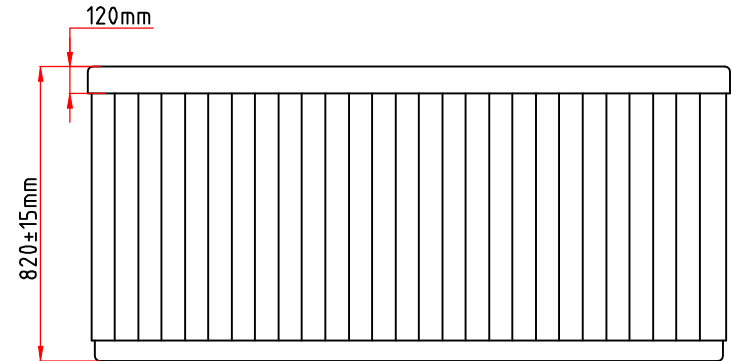

ELKSPAS
370

Equipment

Notes: Due to manufacturing tolerances, there could be some minor differences between the actual spa and the drawing above. If site planning is critical to such tolerances, be sure to measure your actual spa. All specifications are subject to change without notice. Some components may be optional on your spa.

7		Circulation Pump	01.03.05.0525	1	pc
6		External Drain	01.03.03.0450	1	pc
5		3HP Single Speed Pump	01.03.05.0502	2	pcs
4		CP Ozone Generator	01.03.05.0035	1	pc
3		Control Panel	01.03.05.0439	1	pc
2		Control Box	01.03.05.0348	1	pc
1		Blower	01.03.05.0419	1	pc
NO.	Icon	Description	Part#	Qty	Unit

Edition: 13/07/2018

ZC.HE370.0001