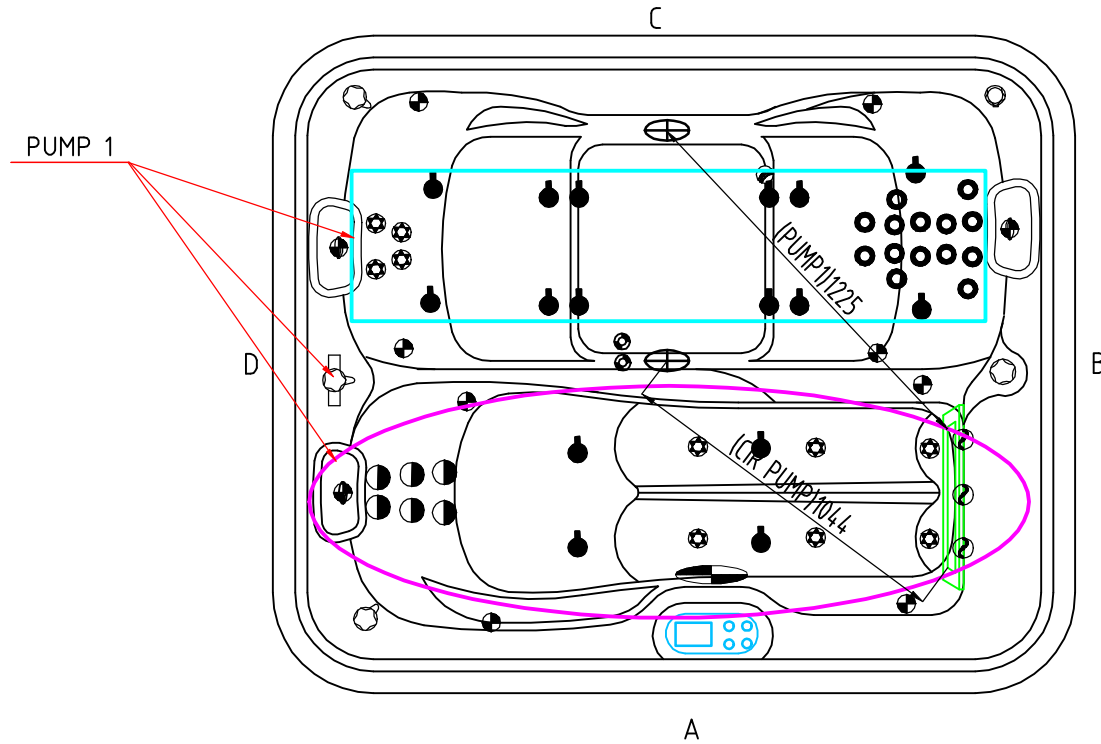

ELKSPAS  
160S

Notes: Due to manufacturing tolerances, there could be some minor differences between the actual spa and the drawing above. If site planning is critical to such tolerances, be sure to measure your actual spa. All specifications are subject to change without notice. Some components may be optional on your spa.

# Jet Fitting

16		Twin Cilinder Skimmer	01.03.03.0737	1	pc	10		Perimeter LED	01.03.03.0066	11	pc
15		5" Light Housing Without Holder	01.03.03.0108	1	pc	9		Ozone Injector	01.03.03.0129	2	pcs
14		Large 3 inch Jet Internal-Single Spin	01.03.04.0160	6	pcs	8		2" Suction (full set) - SS Face	01.03.03.0228	2	pcs
13		2 inch Water diverter valve	01.03.03.0660	1	pc	7		Stainless Steel Low Drain - 3/4" Slip	01.03.04.0099	1	pcs
12		2 inch Jet Internal	01.03.04.0158	10	pcs	6		1" Air Injector Assembly	01.03.04.0076	16	pcs
11		1 inch Air Controller	01.03.03.0659	2	pcs	5		Large Face 1 inch Jet Insert	01.03.04.0075	14	pcs
NO.	Icon	Description	Part#	Qty	Unit	NO.	Icon	Description	Part#	Qty	Unit
						4		Aromatherapy Canister-T-Body	01.03.04.0326	1	pcs
						3		Black headrest-square	01.03.03.0852	3	pc
						2		Fountain Valve	01.03.03.0658	1	pcs
						1		Fountain	01.03.04.0129	3	pc

Notes:Due to manufacturing tolerances, there could be some minor differences between the actual spa and the drawing above. If site planning is critical to such tolerances, be sure to measure your actual spa. All specifications are subject to change without notice. Some components may be optional on your spa