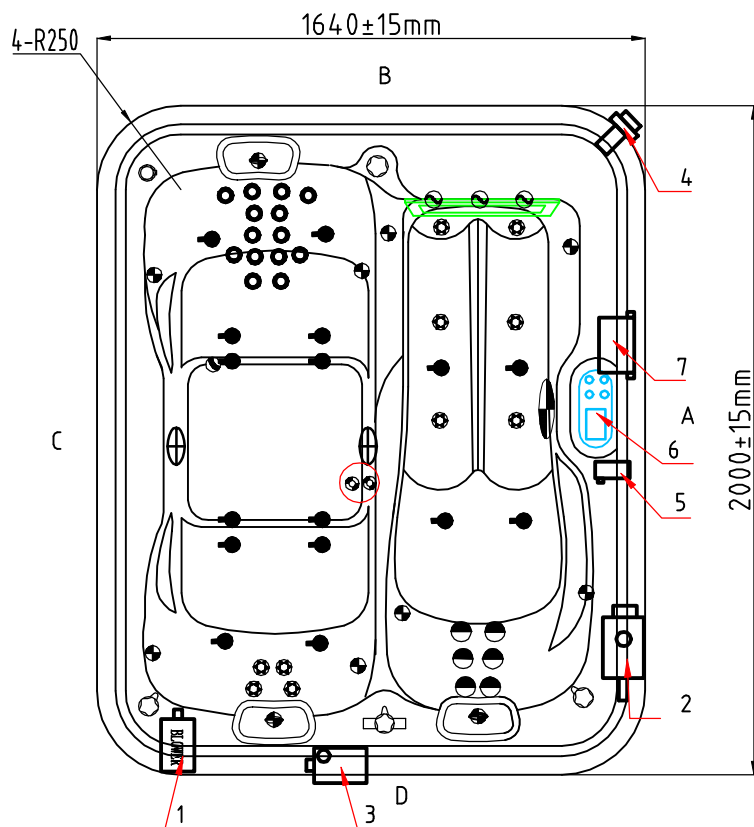

ELKSPAS  
160S

Notes: Due to manufacturing tolerances, there could be some minor differences between the actual spa and the drawing above. If site planning is critical to such tolerances, be sure to measure your actual spa. All specifications are subject to change without notice. Some components may be optional on your spa.

# Jet Fitting

16		Twin Cilinder Skimmer	01.03.03.0737	1	pc	10		Perimeter LED	01.03.03.0066	11	pc
15		5" Light Housing Without Holder	01.03.03.0108	1	pc	9		Ozone Injector	01.03.03.0129	2	pcs
14		Large 3 inch Jet Internal-Single Spin	01.03.04.0160	6	pcs	8		2" Suction (full set) - SS Face	01.03.03.0228	2	pcs
13		2 inch Water diverter valve	01.03.03.0660	1	pc	7		Stainless Steel Low Drain - 3/4" Slip	01.03.04.0099	1	pcs
12		2 inch Jet Internal	01.03.04.0158	10	pcs	6		1" Air Injector Assembly	01.03.04.0076	16	pcs
11		1 inch Air Controller	01.03.03.0659	2	pcs	5		Large Face 1 inch Jet Insert	01.03.04.0075	14	pcs
NO.	Icon	Description	Part#	Qty	Unit	NO.	Icon	Description	Part#	Qty	Unit
						4		Aromatherapy Canister-T-Body	01.03.04.0326	1	pcs
						3		Black headrest-square	01.03.03.0852	3	pc
						2		Fountain Valve	01.03.03.0658	1	pcs
						1		Fountain	01.03.04.0129	3	pc

Notes:Due to manufacturing tolerances, there could be some minor differences between the actual spa and the drawing above. If site planning is critical to such tolerances, be sure to measure your actual spa. All specifications are subject to change without notice. Some components may be optional on your spa