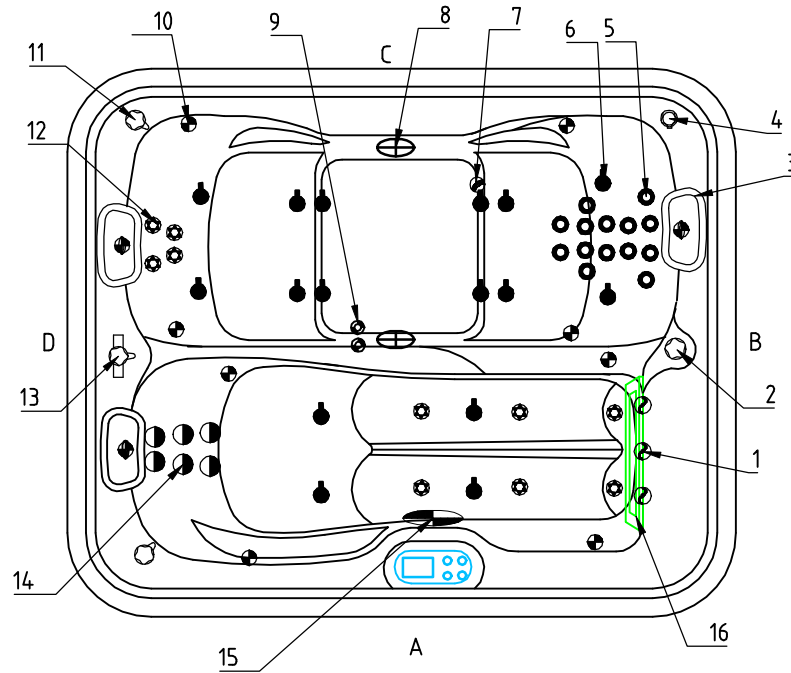

ELKSPAS
160S

Jet Fitting

16		Twin Cilinder Skimmer	01.03.03.0737	1	pc	10		Perimeter LED	01.03.03.0066	11	pc
15		5" Light Housing Without Holder	01.03.03.0108	1	pc	9		Ozone Injector	01.03.03.0129	2	pcs
14		Large 3 inch Jet Internal-Single Spin	01.03.04.0160	6	pcs	8		2" Suction (full set) - SS Face	01.03.03.0228	2	pcs
13		2 inch Water diverter valve	01.03.03.0660	1	pc	7		Stainless Steel Low Drain - 3/4" Slip	01.03.04.0099	1	pcs
12		2 inch Jet Internal	01.03.04.0158	10	pcs	6		1" Air Injector Assembly	01.03.04.0076	16	pcs
11		1 inch Air Controller	01.03.03.0659	2	pcs	5		Large Face 1 inch Jet Insert	01.03.04.0075	14	pcs
NO.	Icon	Description	Part#	Qty	Unit	NO.	Icon	Description	Part#	Qty	Unit
						4		Aromatherapy Canister-T-Body	01.03.04.0326	1	pcs
						3		Black headrest-square	01.03.03.0852	3	pc
						2		Fountain Valve	01.03.03.0658	1	pcs
						1		Fountain	01.03.04.0129	3	pc